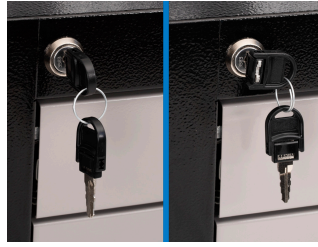

Upotreba (slike)