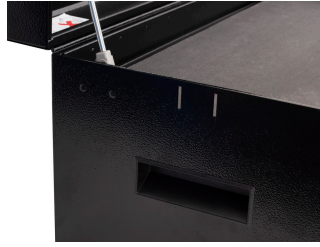

Upotreba (slike)