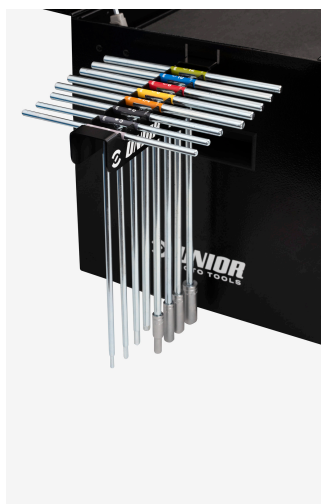

Fotografia (Obrazy)

Akcesoria

Holder for T-handle wrenches

Holder for screwdrivers

Set of coverings for 3800

Pochodne produkty

MX Master Tool Set