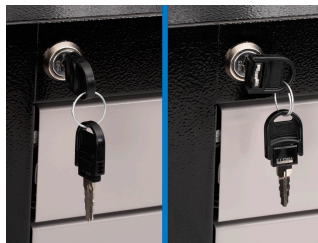

Użycie (Obrazy)