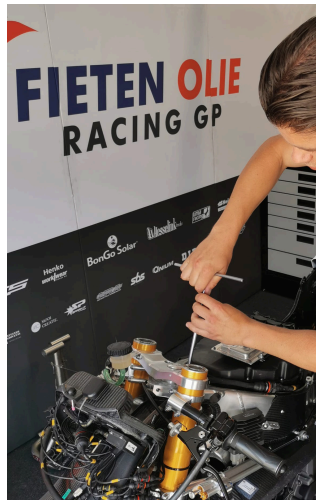

Product name	SKU	Article	Dimensions	Quantity
Altıgen başlı tornavida lokması 1/4"		187/2HX	3, 4, 5, 6	4
Altıgen başlı tornavida lokması 3/8"		236/2HX	8, 10	2
Altıgen başlı tornavida lokması 1/2"		192/2HX	12	1
Adaptör 3/8"		238.7/1	3/8" - 1/2", 3/8" - 1/4"	2
Lokma 3/8"		238/1 6p	8, 10, 12, 13, 14, 15, 17, 19	8
Değişken uçlu circir 3/8", uzun form		238.1/1ALBI	3/8"	1
uzatma kolu 3/8"		238.4/1	3/8"x250	1
T-handle with 1/4" drive		196Q	1/4"	1
Socket wrench with T-handle		196N	8, 10	2
T-handle hex wrench		196HX	4, 5	2
Holder for T-handle wrenches		h.3002.T.WRE		1
Düz tornavida TBI		605TBI	0.8 x 4.0x100, 1.0 x 5.5x125, 1.2 x 8.0x175	3
Yıldız (PH) tornavida TBI		615TBI	PH 1x80, PH 2x100	2

* Ürünlerin resimleri semboliktir. Bütün boyutlar mm ve ağırlık gram cinsindedir.

Photo (pictures)