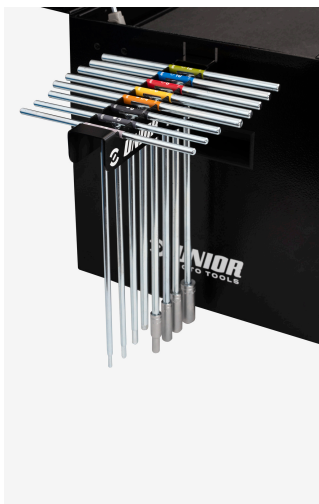

Product name	SKU	Article	Dimensions	Quantity
Hex screwdriver socket 3/8"		236/2HX	8, 10	2
Hex socket 1/2"		192/2HX	12	1
Adaptor 3/8"		238.7/1	3/8" - 1/2", 3/8" - 1/4"	2
Socket 3/8", 6 point		238/1 6p	8, 10, 12, 13, 14, 15, 17, 19	8
Reversible ratchet 3/8", long form		238.1/1ALBI	3/8"	1
Extension bar 3/8"		238.4/1	3/8"x250	1
T-handle with 1/4" drive		196Q	1/4"	1
Socket wrench with T-handle		196N	8, 10	2
T-handle hex wrench		196HX	4, 5	2
Holder for T-handle wrenches		h.3002.T.WRE		1
Flat screwdriver TBI		605TBI	0.8 x 4.0x100, 1.0 x 5.5x125, 1.2 x 8.0x175	3
Crosstip (PH) screwdriver TBI		615TBI	PH 1x80, PH 2x100	2

* Images of products are symbolic. All dimensions are in mm, and weight in grams. All listed dimensions may vary in tolerance.

Photo (pictures)

Related products

Set of tools in tray 2 for 3800ROAD