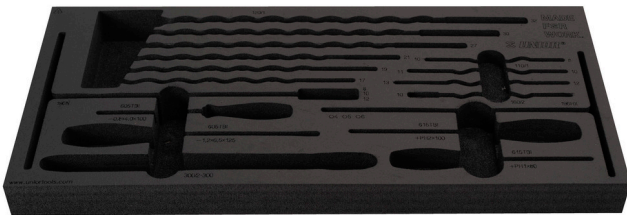

Tool tray for Enduro tool set in tool chest 3800

v12.3800ENDURO

629535

L

560

B

267

H

30

127

* Images of products are symbolic. All dimensions are in mm, and weight in grams. All listed dimensions may vary in tolerance.