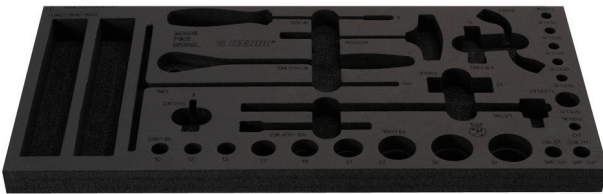

Tool tray for Enduro tool set in tool chest 3800

VI1.3800ENDURO

629534

L

560

B

267

H

30

88

* Images of products are symbolic. All dimensions are in mm, and weight in grams. All listed dimensions may vary in tolerance.