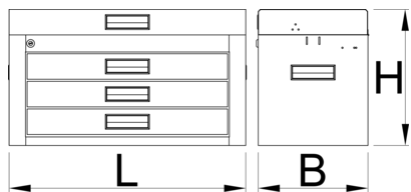

Tool box

3800

Caracteristicile produsului

- For all you motorbike enthusiasts who strive for a tidy working environment and like to repair your moto bikes at the comfort of your home, the portable toolbox is the right choice for you. Whether you're in the field, at the racetrack or at home, your tool kits will always be neatly stowed and organised. All with the aim of a comprehensively organised working environment.
- tabla cu gauri perforate
- central locking system for drawer and lid with a lock
- vopsite cu vopsele ecologice fara cadmiu si plumb
- drawers have ball bearing slides with soft closing
- gas struds asisted opening
- 100% pull-out drawers enable a good overview and easy access to tools.
- 3 drawers (L 563 x W 270 x H 75mm)
- storage space under the lid sized 560 x 267mm
- ergonomic handle for tool box carring and drawer oppening

- possibility to extend the functionality of the tool box with T-wrench and screwdriver holders (left and right)

	L	B	H	
629487	694	336	400	21400

* Imaginea produsului este simbolica. Toate dimensiunile sunt exprimate în mm, greutatea în grame.