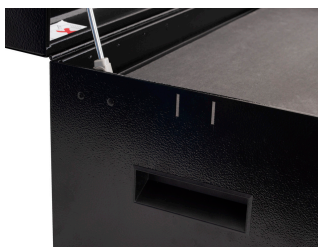

Χρήση (εικόνες)

Παρελκόμενα

Holder for T-handle wrenches

Holder for screwdrivers

Set of coverings for 3800

Σχετικά προϊόντα

Enduro Essentials Tool Set