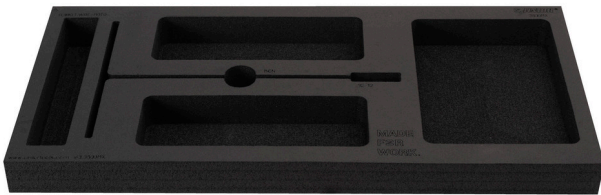

Tool tray for MX tool set in tool chest 3800

v13.3800MX

629506

L

560

B

267

H

40

100

* Images of products are symbolic. All dimensions are in mm, and weight in grams. All listed dimensions may vary in tolerance.