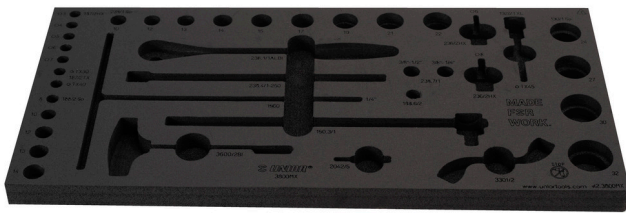

Tool tray for MX tool set in tool chest 3800

v12.3800MX

629505

L

560

B

267

H

30

111

* Images of products are symbolic. All dimensions are in mm, and weight in grams. All listed dimensions may vary in tolerance.