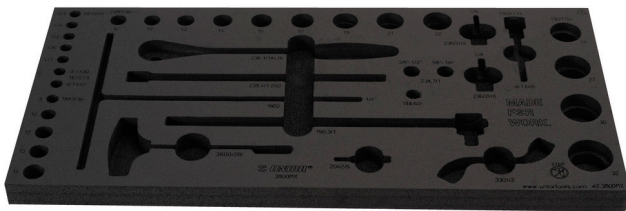

Tool tray for MX tool set in tool chest 3800

v12.3800MX

629505

L

560

B

267

H

30

111

* Images of products are symbolic. All dimensions are in mm, and weight in grams. All listed dimensions may vary in tolerance.