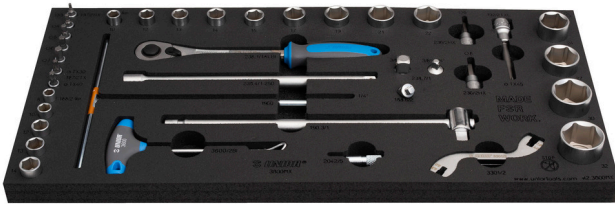

Set of tools in tray 2 for 3800MX

SET2-3800MX

Caracteristicile produsului

Set includes:

- hex socket 1/4" 3, 4, 5, 6, 7
- screwdriver socket with TX profile 1/4" 30, 40
- socket 1/4" 8, 10, 12, 13, 14
- universal joint 1/4"
- sliding T - handle 1/2"
- socket 1/2" 24, 27, 30, 32
- long screwdriver socket 1/2" with TX profile 45
- hex socket 3/8" 6, 8
- reversible ratchet 3/8", long form
- extension bar 3/8"
- adaptor 3/8"
- socket 3/8" 10, 12, 13, 14, 15, 17, 19, 21, 22
- tool for tyres valvelets
- spoke wrench for motorcycle
- spring hook tool
- T-wrench with square drive

Denumirea Produsului	SKU	Articol	Dimensiuni	Cantitate
Set of tools in tray 2 for 3800MX	629523	SET2-3800MX		40
Capete chei tubulare cu hexagon exterior 1/4"		187/2HX	3, 4, 5, 6, 7	5
capete chei tubulare cu cap profil TX exterior 1/4"		187/2TX	TX 30, TX 40	2
Capat cheie tubulara 1/4"		188/2 6p	8, 10, 12, 13, 14	5
Antrenor cu parghie glisanta 1/2"		190.3/1	1/2"	1
Capete chei tubulare 1/2"		190/1 6p	24, 27, 30, 32	4
Capete chei tubulare cu profil TX exterior lungi 1/2"		192/2TXL	TX 45	1
Capete chei tubule cu profil hexagonal exterior 3/8"		236/2HX	6, 8	2
Antrenor cu clichet reversibil 3/8" varianta lunga		238.1/1ALBI	3/8"	1
Prelungitor lung 3/8"		238.4/1	3/8"x250	1
Adaptor 3/8"		238.7/1	3/8" - 1/2", 3/8" - 1/4"	2
Capete chei tubulare 3/8"		238/1 6p	10, 12, 13, 14, 15, 17, 19, 21, 22	9
Tool for tyres valvelets		2042/5	115	1
Cheie de spite pentru motociclete		3301/2	5x6x6,3x7, 5,4x5,6x6,5x6,8	2
Intermediar cardanic 1/4"		188.6/2	1/4"	1
carlig de agatare		3600/2BI	4,2	1
T-handle with 1/4" drive		196Q	1/4"	1
Tool tray for MX tool set in tool chest 3800		vI2.3800MX	560x267x30	1

* Imaginea produsului este simbolica.Toate dimensiunile sunt exprimate în mm,greutatea în grame.

0 (pictures)

Photo (pictures)

Related products

Set of tools in tray 1 for 3800MX

Set of tools in tray 3 for 3800MX