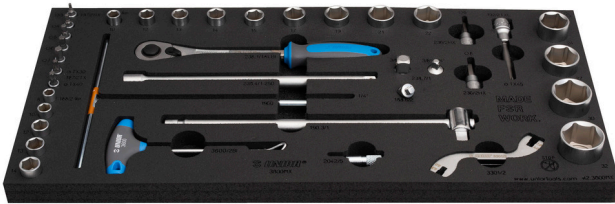

Set of tools in tray 2 for 3800MX

SET2-3800MX

Product attributen

Set bevat

- hex socket 1/4" 3, 4, 5, 6, 7
- screwdriver socket with TX profile 1/4" 30, 40
- socket 1/4" 8, 10, 12, 13, 14
- universal joint 1/4"
- sliding T - handle 1/2"
- socket 1/2" 24, 27, 30, 32
- long screwdriver socket 1/2" with TX profile 45
- hex socket 3/8" 6, 8
- reversible ratchet 3/8", long form
- extension bar 3/8"
- adaptor 3/8"
- socket 3/8" 10, 12, 13, 14, 15, 17, 19, 21, 22
- tool for tyres valvelets
- spoke wrench for motorcycle
- spring hook tool
- T-wrench with square drive

Productnaam	SKU	Artikel	Afmetingen	Hoeveelheid
Set of tools in tray 2 for 3800MX	629523	SET2-3800MX		40
Dopsleutel-schroevendraaier 1/4" inbus		187/2HX	3, 4, 5, 6, 7	5
Dopsleutel-schroevendraaier 1/4" TX		187/2TX	TX 30, TX 40	2
Dopsleutel 1/4"		188/2 6p	8, 10, 12, 13, 14	5
Schuifgreep 1/2"		190.3/1	1/2"	1
Dopsleutel 1/2"		190/1 6p	24, 27, 30, 32	4
Dopsleutel-schroevendraaier 1/2" TX, lang		192/2TXL	TX 45	1
Dopsleutel-schroevendraaier 3/8" inbus		236/2HX	6, 8	2
Omschakelbare ratel 3/8", lang		238.1/1ALBI	3/8"	1
Verlengstuk 3/8"		238.4/1	3/8"x250	1
Verloopstuk 3/8"		238.7/1	3/8" - 1/2", 3/8" - 1/4"	2
Dopsleutel 3/8"		238/1 6p	10, 12, 13, 14, 15, 17, 19, 21, 22	9
Tool for tyres valvelets		2042/5	115	1
Spakenspanner voor motorfiets		3301/2	5x6x6,3x7, 5,4x5,6x6,5x6,8	2
Cardangewricht 1/4"		188.6/2	1/4"	1
Veerhaak		3600/2BI	4,2	1
T-handle with 1/4" drive		196Q	1/4"	1
Tool tray for MX tool set in tool chest 3800		v12.3800MX	560x267x30	1

* Afbeeldingen van producten zijn symbolisch. Alle afmetingen zijn in mm en gewicht in gram. Alle vermelde afmetingen kunnen variëren in tolerantie.

Gebruik (Afbeeldingen)

Foto (Afbeeldingen)

Gerelateerde producten