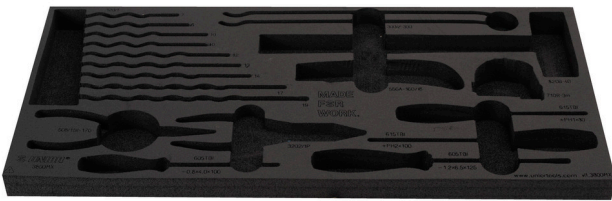

Tool tray for MX tool set in tool chest 3800

v11.3800MX

629504

L

560

B

267

H

30

88

* Images of products are symbolic. All dimensions are in mm, and weight in grams. All listed dimensions may vary in tolerance.