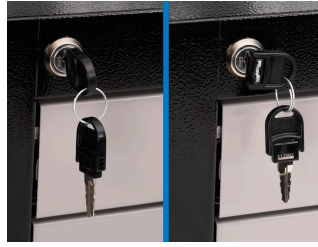

Usage (pictures)