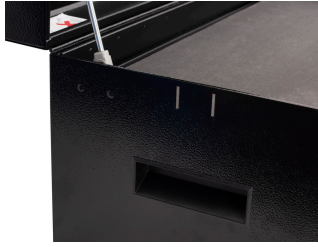

Usage (pictures)