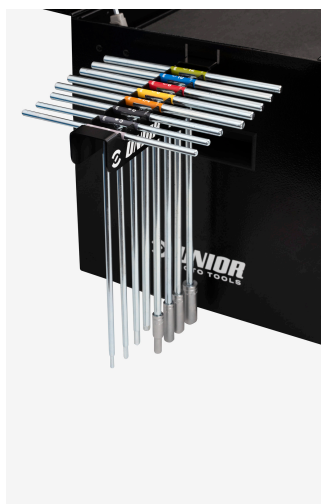

Фото (картинки)

Аксессуары

Holder for T-handle wrenches

Holder for screwdrivers

Set of coverings for 3800

Сопутствующие товары

MX Master Tool Set