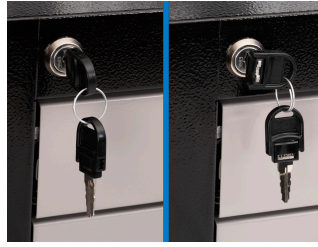

Gebruik (Afbeeldingen)