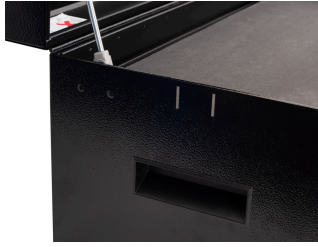

Gebruik (Afbeeldingen)