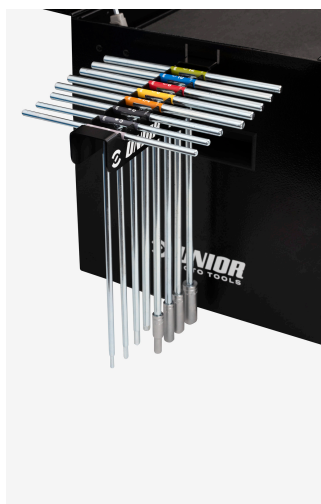

Φωτογραφία (εικόνες)

Παρελκόμενα

Holder for T-handle wrenches

Holder for screwdrivers

Set of coverings for 3800

Σχετικά προϊόντα

MX Master Tool Set