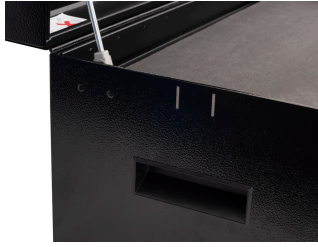

Utilisation (pictures)