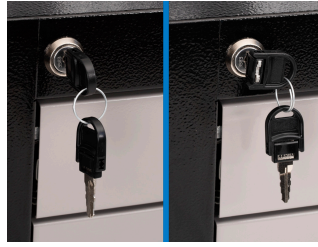

Utilisation (pictures)