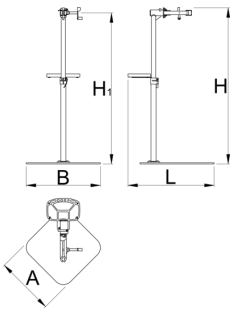

Pro repair stand with single clamp, Master

1693BM

	H1 min	H1 max	B	A	H↑	
629508	985	1570	726	572	1700	38900

* Images of products are symbolic. All dimensions are in mm, and weight in grams. All listed dimensions may vary in tolerance.

Spare parts

 Replaceable rubber covers for clamp, round, 2 pcs set