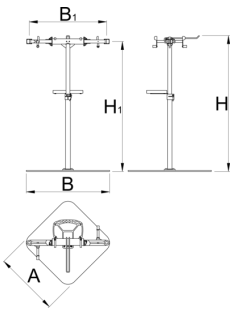

Pro repair stand with double clamp, Master

1693CM

	H1 min	H1 max	L	B	A	H↑	
629507	985	1570	704	905	700	1680	59600

* Images of products are symbolic. All dimensions are in mm, and weight in grams. All listed dimensions may vary in tolerance.

配件

Replaceable rubber covers for clamp, round, 2 pcs set