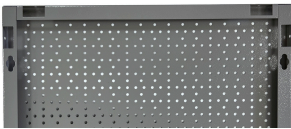

Gebruik (Afbeeldingen)

Accessoires

Hakenset, 10 stuks

Dubbele hakenset, 10 stuks

Houder voor AKU schroevendraaier

Houder voor hamers

Houder met pin

Houder voor tangen

Houder voor schroevendraaiers