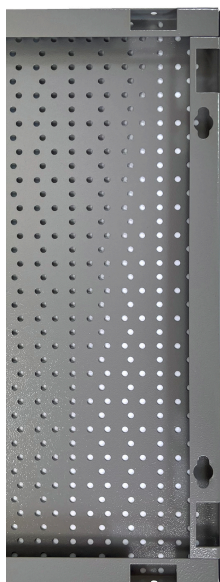

Употреба (снимки)

Акcesoари

Куки за стелаж , 10бр.комплект

Двойна закачалка,10бр. комплект

Поставка за акумулаторна отвертка

Държач за чукове

Държач с щифт

Държач за клещи

Държач за отвертки

Поставка за лаптоп