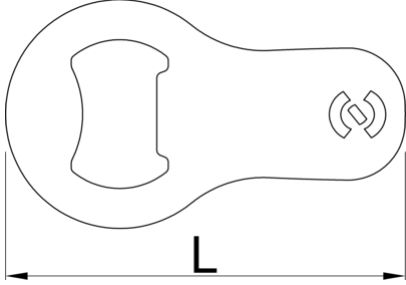

Mini bottle opener

45/2A

Product features

- A compact and portable addition to your everyday carry.
- Crafted from high-quality tool steel for exceptional durability.
- Designed with a sleek and compact form factor, making it perfect for attaching to your key ring.

- An essential tool for any occasion, whether you're camping, attending parties, or simply enjoying a cold beverage.
- Equipped with a sturdy fastening loop, allowing you to securely attach it to your key ring or other items.
- Upgrade your keychain with the Mini bottle opener, a reliable and stylish tool that ensures you're always prepared to pop open a bottle whenever the occasion calls for it.

* Ürünlerin resimleri semboliktir. Bütün boyutlar mm ve ağırlık gram cinsindedir.

Usage (pictures)

Related products

Bottle opener with handle