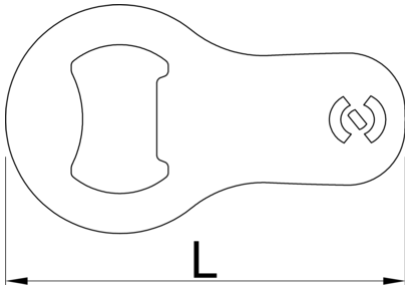

Mini bottle opener

45/2A

Caracteristicile produsului

- A compact and portable addition to your everyday carry.
- Crafted from high-quality tool steel for exceptional durability.
- Designed with a sleek and compact form factor, making it perfect for attaching to your key ring.

- An essential tool for any occasion, whether you're camping, attending parties, or simply enjoying a cold beverage.
- Equipped with a sturdy fastening loop, allowing you to securely attach it to your key ring or other items.
- Upgrade your keychain with the Mini bottle opener, a reliable and stylish tool that ensures you're always prepared to pop open a bottle whenever the occasion calls for it.

	L	B	H	
629499	70	40	1,5	18

* Imaginea produsului este simbolica. Toate dimensiunile sunt exprimate în mm, greutatea în grame.

0 (pictures)

Related products

 Bottle opener with handle