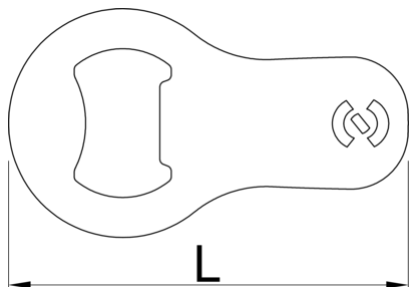

Mini bottle opener

45/2A

Product features

- A compact and portable addition to your everyday carry.
- Crafted from high-quality tool steel for exceptional durability.
- Designed with a sleek and compact form factor, making it perfect for attaching to your key ring.

- An essential tool for any occasion, whether you're camping, attending parties, or simply enjoying a cold beverage.
- Equipped with a sturdy fastening loop, allowing you to securely attach it to your key ring or other items.
- Upgrade your keychain with the Mini bottle opener, a reliable and stylish tool that ensures you're always prepared to pop open a bottle whenever the occasion calls for it.

	L	B	H	
629499	70	40	1,5	18

* Сликите на производите се симболични. Сите димензии се во мм, тежината е во грамови. Сите наведени димензии може да се разликуваат во ниво на толеранција

Usage (pictures)

Related products