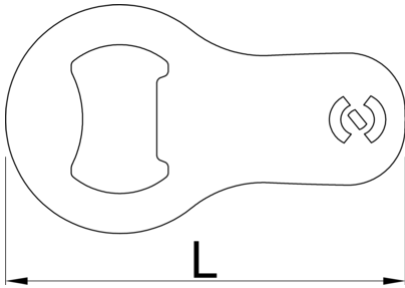

## Description produit

- A compact and portable addition to your everyday carry.
- Crafted from high-quality tool steel for exceptional durability.
- Designed with a sleek and compact form factor, making it perfect for attaching to your key ring.

- An essential tool for any occasion, whether you're camping, attending parties, or simply enjoying a cold beverage.
- Equipped with a sturdy fastening loop, allowing you to securely attach it to your key ring or other items.
- Upgrade your keychain with the Mini bottle opener, a reliable and stylish tool that ensures you're always prepared to pop open a bottle whenever the occasion calls for it.

	<b>L</b>	<b>B</b>	<b>H</b>	
629499	70	40	1,5	18

\* Les images des produits ne sont pas contractuelles. Toutes les dimensions sont en mm, les poids en grammes.