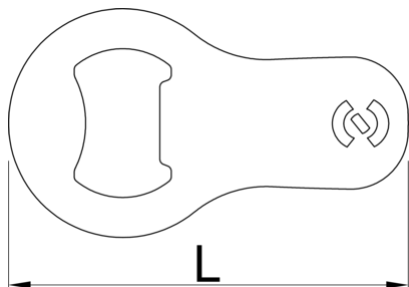

# Мини отварачка за бутилки

45/2A

## Параметри на продукта

- A compact and portable addition to your everyday carry.
- Crafted from high-quality tool steel for exceptional durability.
- Designed with a sleek and compact form factor, making it perfect for attaching to your key ring.

- An essential tool for any occasion, whether you're camping, attending parties, or simply enjoying a cold beverage.
- Equipped with a sturdy fastening loop, allowing you to securely attach it to your key ring or other items.
- Upgrade your keychain with the Mini bottle opener, a reliable and stylish tool that ensures you're always prepared to pop open a bottle whenever the occasion calls for it.

	<b>L</b>	<b>B</b>	<b>H</b>	
629499	70	40	1,5	18

\* Снимките на продуктите са символични. Всички размери са в мм., теглото е в грамове .