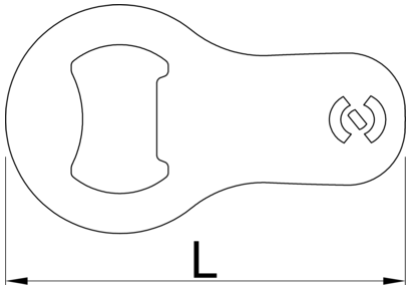

## Product features

- A compact and portable addition to your everyday carry.
- Crafted from high-quality tool steel for exceptional durability.
- Designed with a sleek and compact form factor, making it perfect for attaching to your key ring.

- An essential tool for any occasion, whether you're camping, attending parties, or simply enjoying a cold beverage.
- Equipped with a sturdy fastening loop, allowing you to securely attach it to your key ring or other items.
- Upgrade your keychain with the Mini bottle opener, a reliable and stylish tool that ensures you're always prepared to pop open a bottle whenever the occasion calls for it.

	<b>L</b>	<b>B</b>	<b>H</b>	
629499	70	40	1,5	18

\* Imazhet e produkteve janë simbolike. Të gjitha dimensionet janë në mm, pesha në gram. Të gjitha dimensionet e listuara mund të ndryshojnë në tolerancë.