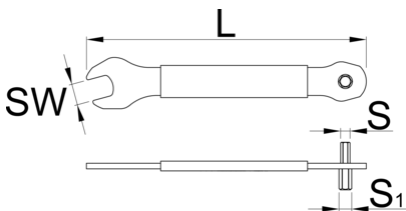

# 3 in 1 Pedal wrench

1620/2P

## Atributi proizvoda

- Open end 15 mm, hex 8 mm & hex 6 mm
- Made from laser cut tool steel.
- Heat-treated for strength and durability.
- Plastic dipped handle for comfort.
- Small and light weight, perfect for use at home or on the go.

629470

160

\* Slike proizvoda su simbolične. Sve dimenzije su u mm, masa je u g.