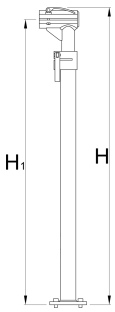

Frame for single clamp pro repair stand, without clamp and plate

1693.5B

	$H\uparrow$	$H\downarrow$	H1 max	H1 min	
623248	1599	974	1560	935	5700

* Images of products are symbolic. All dimensions are in mm, and weight in grams. All listed dimensions may vary in tolerance.