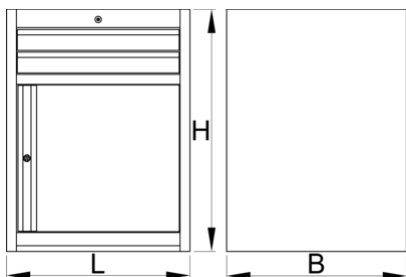

- 抽屜
- 基本規格：L663×W650×H870mm
- 抽屜容量：45升
- 抽屜內SOS工具托架的用途
- 每個抽屜的最大承重：60kg

Barcode	L	B	H	Weight
629433	663	650	870	44000

* Images of products are symbolic. All dimensions are in mm, and weight in grams. All listed dimensions may vary in tolerance.

Accessories

Wide tool chest underbase

配件

Set of locks with keys