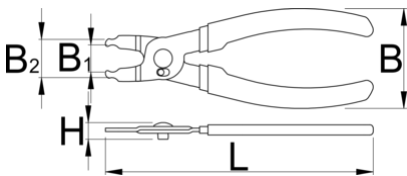

Master Link pliers

1720/4DP

Atributi proizvoda

- Master link pliers are designed for installation and removal of the chain master links on most 6 – 13 speed derailleur chains, including Sram flat top chains.
- Laser cut and heat treated.
- Features dual-function jaws capable of both opening and closing master links.
- Compatible with 6 – 13 speed derailleur chains, including Sram flat top chains.
- Equipped with double-dipped handles for enhanced comfort.
- materijal: Premium Flex Plus krom-vanadij
- kromirani (ISO 1456:2009)

13.5

34

21

74

* Slike proizvoda su simbolične. Sve dimenzije su u mm, masa je u g.

upotreba (pictures)