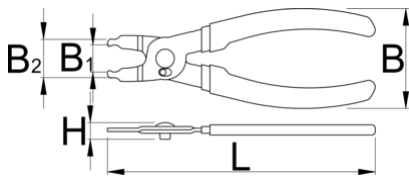

## Description produit

- Master link pliers are designed for installation and removal of the chain master links on most 6 – 13 speed derailleur chains, including Sram flat top chains.
- Laser cut and heat treated.
- Features dual-function jaws capable of both opening and closing master links.
- Compatible with 6 – 13 speed derailleur chains, including Sram flat top chains.
- Equipped with double-dipped handles for enhanced comfort.
- matière : acier au carbone Premium Flex
- Finition : chromée selon la norme ISO 1456:2009

13.5

34

21

74

\* Les images des produits ne sont pas contractuelles. Toutes les dimensions sont en mm, les poids en grammes.

Utilisation (pictures)