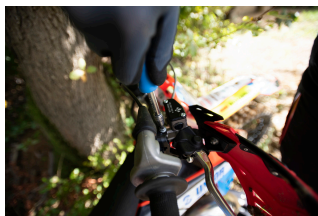

Product name	SKU	Article	Dimensions	Quantity
Open end wrench		110/1	8 x 10, 12 x 13, 14 x 17	3
Combination wrench, short type		125/1	8, 10	2
Hex socket 1/4"		187/2HX	4, 5, 6	3
Screwdriver socket with TX profile 1/4"		187/2TX	TX 20, TX 30, TX 40	3
Slotted screwdriver socket 1/4"		187/2SL	0.8 x 4, 1,0 x 5,5	2
Crosstip screwdriver socket 1/4"		187/2PH	PH 1, PH 2	2
Socket 1/4", 6 point		188/2 6p	6, 8, 10, 12, 13, 14	6
Sliding T - handle 1/4"		188.3/2	1/4"	1
Extension bar 1/4"		188.4/2	1/4"x100	1
Spinner handle 1/4"		188.8	1/4"	1
Waterpump pliers		447/4PHPP	240	1
Tower pincers		531/4P	190	1

* Images of products are symbolic. All dimensions are in mm, and weight in grams. All listed dimensions may vary in tolerance.

Usage (pictures)