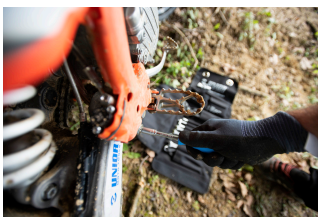

Product name	SKU	Article	Dimensions	Quantity
Open end wrench		110/1	8 x 10, 12 x 13, 14 x 17	3
Combination wrench, short type		125/1	8, 10	2
Hex socket 1/4"		187/2HX	4, 5, 6	3
Screwdriver socket with TX profile 1/4"		187/2TX	TX 20, TX 30, TX 40	3
Slotted screwdriver socket 1/4"		187/2SL	0.8 x 4, 1,0 x 5,5	2
Crosstip screwdriver socket 1/4"		187/2PH	PH 1, PH 2	2
Socket 1/4", 6 point		188/2 6p	6, 8, 10, 12, 13, 14	6
Sliding T - handle 1/4"		188.3/2	1/4"	1
Extension bar 1/4"		188.4/2	1/4"x100	1
Spinner handle 1/4"		188.8	1/4"	1
Waterpump pliers		447/4PHPP	240	1
Tower pincers		531/4P	190	1

* Images of products are symbolic. All dimensions are in mm, and weight in grams. All listed dimensions may vary in tolerance.

Usage (pictures)