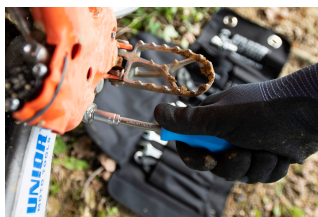

Product name	SKU	Article	Dimensions	Quantity
Open end wrench		110/1	8 x 10, 12 x 13, 14 x 17	3
Combination wrench, short type		125/1	8, 10	2
Hex socket 1/4"		187/2HX	4, 5, 6	3
Screwdriver socket with TX profile 1/4"		187/2TX	TX 20, TX 30, TX 40	3
Slotted screwdriver socket 1/4"		187/2SL	0.8 x 4, 1,0 x 5,5	2
Crosstip screwdriver socket 1/4"		187/2PH	PH 1, PH 2	2
Socket 1/4", 6 point		188/2 6p	6, 8, 10, 12, 13, 14	6
Sliding T - handle 1/4"		188.3/2	1/4"	1
Extension bar 1/4"		188.4/2	1/4"x100	1
Spinner handle 1/4"		188.8	1/4"	1
Waterpump pliers		447/4PHPP	240	1
Tower pincers		531/4P	190	1

* Images of products are symbolic. All dimensions are in mm, and weight in grams. All listed dimensions may vary in tolerance.

Usage (pictures)