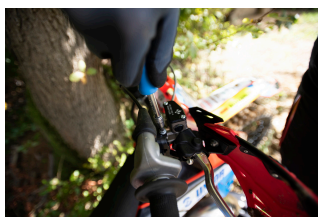

品名	SKU	文章	尺寸	数量
开口扳手		110/1	8 x 10, 12 x 13, 14 x 17	3
短柄内用扳手		125/1	8, 10	2
1/4"六角螺口批套筒		187/2HX	4, 5, 6	3
1/4" TX型螺口批		187/2TX	TX 20, TX 30, TX 40	3
1/4"平口螺口刀		187/2SL	0.8 x 4, 1.0 x 5,5	2
1/4"十字螺口批		187/2PH	PH 1, PH 2	2
1/4"套筒		188/2 6p	6, 8, 10, 12, 13, 14	6
1/4"T型手柄滑杆		188.3/2	1/4"	1
1/4" 延伸杆		188.4/2	1/4"x100	1
1/4" 旋口手柄		188.8	1/4"	1
水口		447/4PHPP	240	1
胡桃		531/4P	190	1

* Images of products are symbolic. All dimensions are in mm, and weight in grams. All listed dimensions may vary in tolerance.

用途 (pictures)