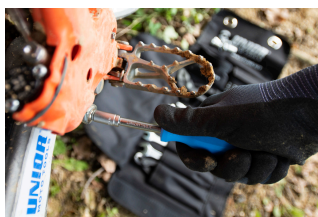

品名	SKU	文章	尺寸	数量
开口扳手		110/1	8 x 10, 12 x 13, 14 x 17	3
短柄内用扳手		125/1	8, 10	2
1/4"六角螺口批套筒		187/2HX	4, 5, 6	3
1/4" TX型螺口批		187/2TX	TX 20, TX 30, TX 40	3
1/4"平口螺口刀		187/2SL	0.8 x 4, 1.0 x 5,5	2
1/4"十字螺口批		187/2PH	PH 1, PH 2	2
1/4"套筒		188/2 6p	6, 8, 10, 12, 13, 14	6
1/4"T型手柄滑杆		188.3/2	1/4"	1
1/4" 延伸杆		188.4/2	1/4"x100	1
1/4" 旋口手柄		188.8	1/4"	1
水口		447/4PHPP	240	1
胡桃		531/4P	190	1

* Images of products are symbolic. All dimensions are in mm, and weight in grams. All listed dimensions may vary in tolerance.

用途 (pictures)