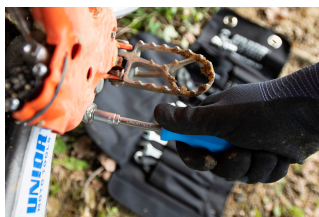

Light adventure kit

3700LIGHT KIT

Product features

- Light adventure kit a simple but very effective solution of carefully selected hand tools that is designed from the ground up for technical problems that appear on motorcycle rides. With its portable design, it's perfect for endless adventures or just for joyful short rides in your local area or region. It is made as a small wrap, so it's easy to store and carry around, and just big enough to contain all the essential high-quality Unior tools that every motorcycle owner needs.
- Small, light and portable formfactor.
- It includes all the essential hand tools for maintaining and fixing motorbikes on the go.
- Hand tools and wrap are made out of high quality materials, which provide high durability and sustainability.
- It includes 26 different hand tools.

* Images of products are symbolic. All dimensions are in mm, and weight in grams. All listed dimensions may vary in tolerance.

Usage (pictures)

Photo (pictures)

Related products

MX Pro Kit tool set