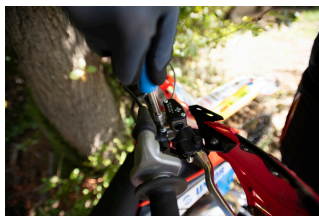

Light adventure kit

3700LIGHT KIT

Product features

- Light adventure kit a simple but very effective solution of carefully selected hand tools that is designed from the ground up for technical problems that appear on motorcycle rides. With its portable design, it's perfect for endless adventures or just for joyful short rides in your local area or region. It is made as a small wrap, so it's easy to store and carry around, and just big enough to contain all the essential high-quality Unior tools that every motorcycle owner needs.
- Small, light and portable formfactor.
- It includes all the essential hand tools for maintaining and fixing motorbikes on the go.
- Hand tools and wrap are made out of high quality materials, which provide high durability and sustainability.
- It includes 26 different hand tools.

* Images of products are symbolic. All dimensions are in mm, and weight in grams. All listed dimensions may vary in tolerance.

Usage (pictures)

Photo (pictures)

Related products

MX Pro Kit tool set