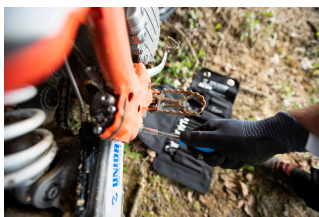

Light adventure kit

3700LIGHT KIT

Product features

- Light adventure kit a simple but very effective solution of carefully selected hand tools that is designed from the ground up for technical problems that appear on motorcycle rides. With its portable design, it's perfect for endless adventures or just for joyful short rides in your local area or region. It is made as a small wrap, so it's easy to store and carry around, and just big enough to contain all the essential high-quality Unior tools that every motorcycle owner needs.
- Small, light and portable formfactor.
- It includes all the essential hand tools for maintaining and fixing motorbikes on the go.
- Hand tools and wrap are made out of high quality materials, which provide high durability and sustainability.
- It includes 26 different hand tools.

Product name	SKU	Article	Dimensions	Quantity
Light adventure kit	629363	3700LIGHT KIT		26

Product name	SKU	Article	Dimensions	Quantity
Open end wrench		110/1	8 x 10, 12 x 13, 14 x 17	3
Combination wrench, short type		125/1	8, 10	2
Hex socket 1/4"		187/2HX	4, 5, 6	3
Screwdriver socket with TX profile 1/4"		187/2TX	TX 20, TX 30, TX 40	3
Slotted screwdriver socket 1/4"		187/2SL	0.8 x 4, 1,0 x 5,5	2
Crosstip screwdriver socket 1/4"		187/2PH	PH 1, PH 2	2
Socket 1/4", 6 point		188/2 6p	6, 8, 10, 12, 13, 14	6
Sliding T - handle 1/4"		188.3/2	1/4"	1
Extension bar 1/4"		188.4/2	1/4"x100	1
Spinner handle 1/4"		188.8	1/4"	1
Waterpump pliers		447/4PHPP	240	1
Tower pincers		531/4P	190	1

* Images of products are symbolic. All dimensions are in mm, and weight in grams. All listed dimensions may vary in tolerance.

Usage (pictures)

Photo (pictures)

Related products

MX Pro Kit tool set