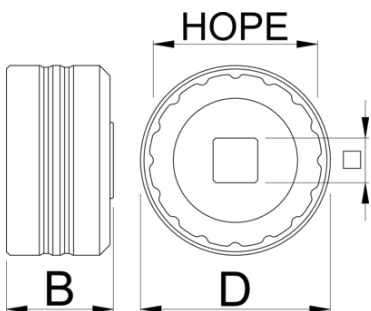

Bottom bracket socket HOPE

1671.HP

Product features

- 1/2" square drive makes it easy to use with torque wrenches, ratchets and fixed handles such as our Pro Socket Handle.

629359

D

55

B

31

1/2"

127

* Images of products are symbolic. All dimensions are in mm, and weight in grams. All listed dimensions may vary in tolerance.

Usage (pictures)