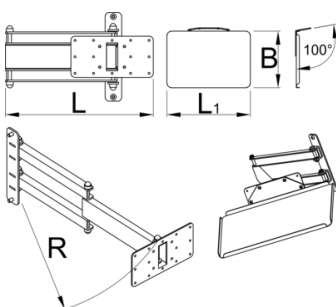

Laptop holder with foldable arm for 990

h.F990LAP

Profiles

Product features

- Foldable laptop holder mounts to the Unior work bench support and provides optimal placement for laptop. The setup will make work more comfortable and productive as the computer will be right where you need it. Tray is large enough to support laptops up to the size 15" and can rotate for 90 degrees left or right. Foldable arm is 500 mm long and allows to pull the laptop closer to you, or move it out of work area when not in use.

L

L1

B

R

625955

360.5

400

270

520

5800

* Ürünlerin resimleri semboliktir. Bütün boyutlar mm ve ağırlık gram cinsindedir.

Usage (pictures)