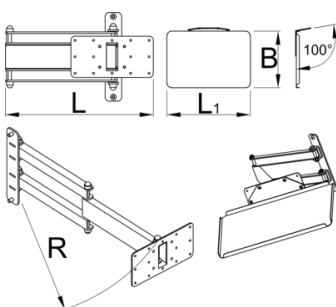

# Laptothouder met inklapbare arm voor 990

h.F990LAP

## Product attributen

- Foldable laptop holder mounts to the Unior work bench support and provides optimal placement for laptop. The setup will make work more comfortable and productive as the computer will be right where you need it. Tray is large enough to support laptops up to the size 15" and can rotate for 90 degrees left or right. Foldable arm is 500 mm long and allows to pull the laptop closer to you, or move it out of work area when not in use.

520

5800

\* Afbeeldingen van producten zijn symbolisch. Alle afmetingen zijn in mm en gewicht in gram. Alle vermelde afmetingen kunnen variëren in tolerantie.