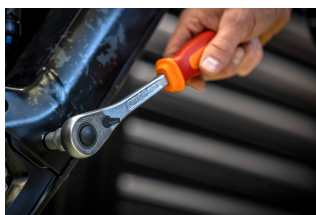

Használat (pictures)