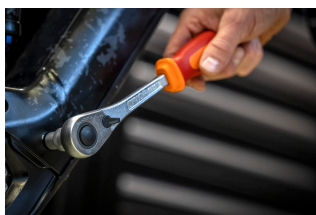

upotreba (pictures)