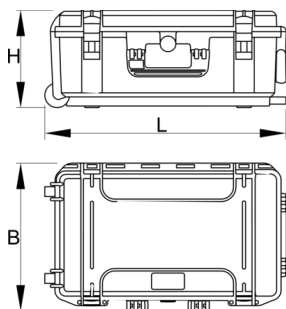

Master kit tool case

970MASTERKIT

Χαρακτηριστικά προϊόντος

- The toolbox is designed especially for bike tools; it's made of heavy duty plastic and is waterproof and dustproof.
- Flaps in the lid can be closed tightly with the Velcro straps; when closed, they also secure the tools in place. Open flaps and inner part of the lid are equipped with 44 individual pockets to carry your tools. The biggest pockets can take our T-handle hexes up to size 10, and a special small pockets can securely hold L-shaped hex down to size 1.5 or similar small tools, so nothing ever gets lost.
- Two side tool trays with cut out SOS foam, dimensions 280 mm × 250 mm, will keep your tools in place. When not in use the trays are stored in the case, when working the trays can be fixed on the side of the case, enabling you to have all of the tools always at hand and more space on the table for other items. Side trays are built with metal chassis for stability and strength.
- Additional SOS foam tray for tools storage (dimensions 385 mm × 280 mm) at the bottom of the case.
- Additional space for spare parts and/or lubes.

Barcode	L	B	H	L"	B"	H"	Weight
629068	585	361	238	23,03	14,21	9,37	9400

* Οι εικόνες των προϊόντων είναι συμβολικές. Όλες οι διαστάσεις είναι σε mm, το βάρος είναι σε γραμμάρια. Όλες οι αναφερόμενες διαστάσεις μπορεί να διαφέρουν σε ανοχές.