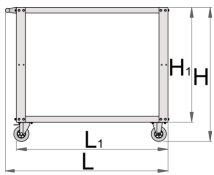

Gereedschapswagen

940T-BLACK

Product attributen

- Ergonomic, lightweight and easily moved service trolley
- This industrial-quality service trolley is ideal for use in garages, engineering workshops and warehouses.
- It allows the user to easily transport tools and components around the working area, and keep them easily at hand while working on a task.
- This trolley encourages and organized, pre-planned approach to tasks, and improves efficiency, productivity and comfort.
- The water-resistant top shelf allows easy access to tools and parts at a comfortable working height, while the lower shelf provides additional storage.
- The shelves are engineered for a maximum load of 100kg each, and are protected with an impact-resistant, anti-slip mat.
- Made in Europe to the highest standards, and backed by Unior's lifetime warranty.

Includes:

- 4 casters - 2 fixed and 2 swivelling. One easily-braked caster.
- Two water-resistant shelves, upper complete with impact-absorbing, anti-slip mat

Specifications:

- Total capacity 200kg. Maximum 100kg per shelf.
- Assembled dimensions: 1072 x 600 x 887mm
- Packaged dimensions: 1020 x 635 x 190mm

	L	B	H	L1	H1	
628211	1072	600	887	1000	760	33500

* Afbeeldingen van producten zijn symbolisch. Alle afmetingen zijn in mm, en het gewicht in grammen. Alle vermelde afmetingen kunnen variëren in tolerantie.