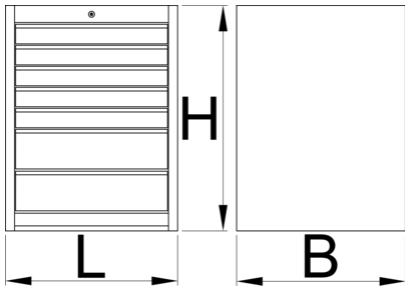

Tool chest wide - 7 drawers

990WD7-BLACK

Profiles

Product features

- material: premium PLUS sheet metal
- central locking system with a lock and folding key
- lock with key included also foam keyring
- full extension drawers with top quality ball-bearing slides
- the synthetic covering protects drawers and tools from damage
- coated with eco colour of QualiCoat quality standard
- 7 drawers (5 x L 564 x W 570 x H 70mm, 2x L 564 x W 605 x H 150mm)

- basic dimensions L 663 x W 650 x H 870 mm
- total volume of drawers: 214 litres
- possible use of SOS tool tray system in drawers
- maximum capacity of each drawer: 50kg

	L	B	H	
628585	663	650	870	71500

* Images of products are symbolic. All dimensions are in mm, and weight in grams. All listed dimensions may vary in tolerance.

Spare parts

Lock with keys

Related products

Wide drawer cabinet - 6 drawers

Wide drawer cabinet - 8 drawers