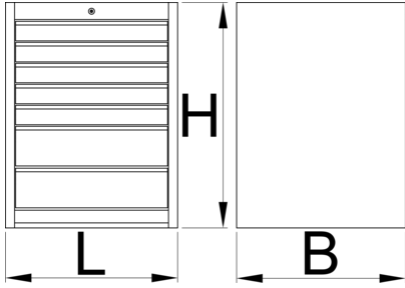

- 基规格：L663×W650×H870mm
- total volume of drawers: 214 litres
- 抽内SOS工具托的用途
- 每个抽的最大承重：60kg

	L	B	H	
628585	663	650	870	71500

* Images of products are symbolic. All dimensions are in mm, and weight in grams. All listed dimensions may vary in tolerance.

配件

Lock with keys

Related products

663 - 6 抽

663 - 8 抽