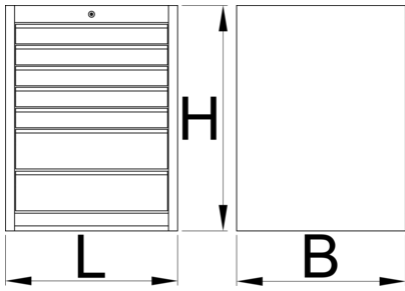

## Product features

- material: premium PLUS sheet metal
- central locking system with a lock and folding key
- lock with key included also foam keyring
- full extension drawers with top quality ball-bearing slides
- the synthetic covering protects drawers and tools from damage
- coated with eco colour of QualiCoat quality standard
- 7 drawers (5 x L 564 x W 570 x H 70mm, 2x L 564 x W 605 x H 150mm)

- basic dimensions L 663 x W 650 x H 870 mm
- total volume of drawers: 214 litres
- possible use of SOS tool tray system in drawers
- maximum capacity of each drawer: 50kg

	<b>L</b>	<b>B</b>	<b>H</b>	
628585	663	650	870	71500

\* Images of products are symbolic. All dimensions are in mm, and weight in grams. All listed dimensions may vary in tolerance.