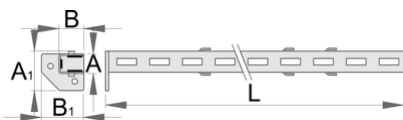

# Middle support

990SM-BLACK

## 配置文件

- 材料:金属板材
- □□□□□□□□

	A	B	A1	B1	L	
627691	32	45	80	70	1155	2600

\* Images of products are symbolic. All dimensions are in mm, and weight in grams. All listed dimensions may vary in tolerance.