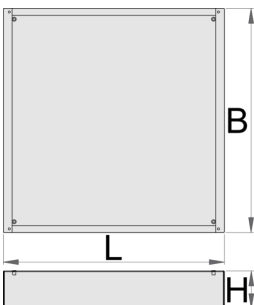

Geniř aletli göğüs altı tabanı

990WDU-BLACK

Profiles

Product features

- malzeme: sac metal

Features:

- Height Elevation: Raises workbench height by 60mm (total base height 78mm) for improved ergonomics.
- Efficient Storage: Allows for easy storage of tool carriages beneath your workbench.
- Durable Construction: High-quality steel build ensures long-lasting durability.

Upgrade your workshop with the Unior 990WDU BLACK Underbase.

627688

60

L

630

B

640

H

78

7200

* Ürünlerin resimleri semboliktir. Bütün boyutlar mm ve ağırlık gram cinsindedir.