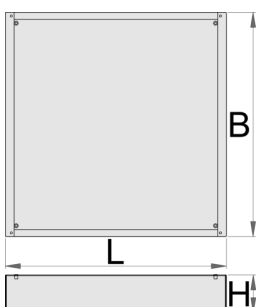

Wide tool chest underbase

990WDU-BLACK

Profile

Caracteristicile produsului

- confectionat din tabla

Features:

- Height Elevation: Raises workbench height by 60mm (total base height 78mm) for improved ergonomics.
 - Efficient Storage: Allows for easy storage of tool carriages beneath your workbench.
 - Durable Construction: High-quality steel build ensures long-lasting durability.
- Upgrade your workshop with the Unior 990WDU BLACK Underbase.

627688

60

L

630

B

640

H

78

7200

* Imaginea produsului este simbolica. Toate dimensiunile sunt exprimate în mm, greutatea în grame.